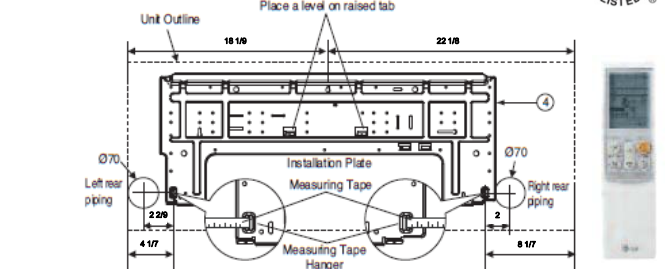

Electrical :

Rated Voltage Outdoor (V, Hz, Ph)	230/208, 60, 1
Rated Voltage Indoor (V, Hz, Ph)	230/208, 60, 1
Minimum Circuit Ampacity	12.4
Maximum Overcurrent Protection	20
Cooling Running Current (Rated) (A)	9.7
Heating Running Current (Rated) (A)	9.5
Compressor Running Current (Rated) (A)	6.2
Fan Motor Running Current (Rated) (A)	0.25

Dimensions :

Indoor Dimension (WxHxD, inches)	40 1/2 x 12 3/4 x 9 7/8
Indoor Weight (lbs)	37.5
Outdoor Dimension (WxHxD, inches)	34 5/16 x 25 13/16 x 12 5/8
Outdoor Weight (lbs)	101.4

Refrigerant Piping :

Refrigerant Type	R410a
Refrigerant Charge (25ft)(lbs)	2.98
Liquid Side (inches, O.D)	1/4
Suction Side (inches, O.D)	1/2
Additional Refrigerant (oz./ft.)	0.22
Maximum Pipe Length (ft)	65
Piping length (no add'l refrigerant, ft.)	25
Maximum Elevation (ft)	49

Standard Features :

- Limited Five Year Compressor Warranty
- Limited Two Year Functional Parts Warranty
- Inverter (Variable Speed Compressor)
- Plasma Air Purifying System
- Chaos Swing Air Circulation
- Jet Cool™
- Auto Restart
- Gold Fin™ Anti-Corrosion
- Built-in Low Ambient Standard down to 14°F (cooling mode)

Note :

LSN161HSV