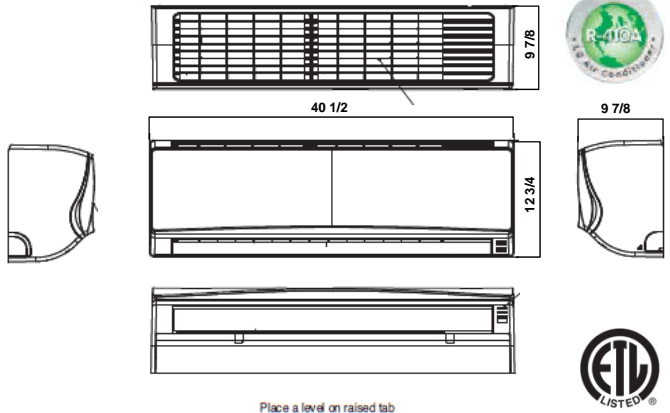

Electrical :

Rated Voltage Outdoor (V, Hz, Ph)	230/208, 60, 1
Rated Voltage Indoor (V, Hz, Ph)	230/208, 60, 1
Minimum Circuit Ampacity	12.4
Maximum Overcurrent Protection	20
Cooling Running Current (Rated) (A)	9.7
Heating Running Current (Rated) (A)	9.5
Compressor Running Current (Rated) (A)	6.2
Fan Motor Running Current (Rated) (A)	0.25

Dimensions :

Indoor Dimension (WxHxD, inches)	40 1/2 x 12 3/4 x 9 7/8
Indoor Weight (lbs)	37.5
Outdoor Dimension (WxHxD, inches)	34 5/16 x 25 13/16 x 12 5/8
Outdoor Weight (lbs)	101.4

Refrigerant Piping :

Refrigerant Type	R410a
Refrigerant Charge (25ft)(lbs)	2.98
Liquid Side (inches, O.D)	1/4
Suction Side (inches, O.D)	1/2
Additional Refrigerant (oz./ft.)	0.22
Maximum Pipe Length (ft)	65
Piping length (no add'l refrigerant, ft.)	25
Maximum Elevation (ft)	49

Standard Features :

- Limited Five Year Compressor Warranty
- Limited Two Year Functional Parts Warranty
- Inverter (Variable Speed Compressor)
- Plasma Air Purifying System
- Chaos Swing Air Circulation
- Jet Cool™
- Auto Restart
- Gold Fin™ Anti-Corrosion
- Built-in Low Ambient Standard down to 14°F (cooling mode)

Note :

LSN161HSV