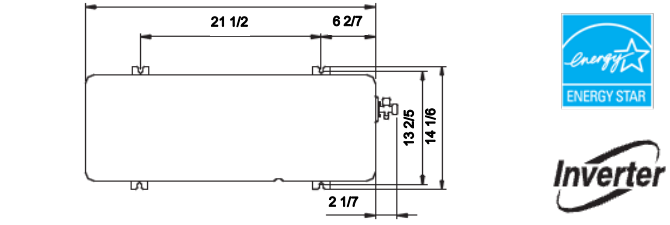

Note :

LSN161HSV

LSU161HSV

Operating Range (Outdoor) :

Cooling (°F)	14-118
Heating (°F)	5-75

Accessory Option :

- Wired Wall Thermostat – PQRCVSL0(QW)