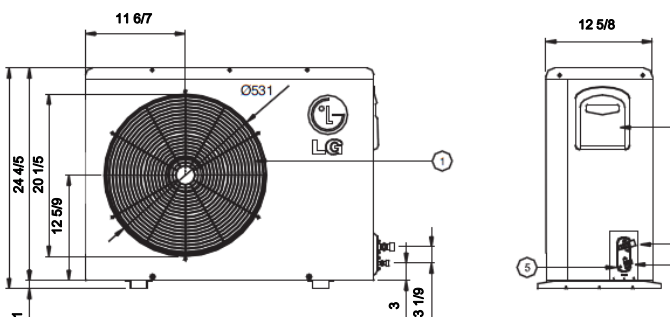

LSU161HSV

Operating Range (Outdoor) :

Cooling (°F)	14-118
Heating (°F)	5-75

Accessory Option :

- Wired Wall Thermostat – PQRCVSL0(QW)