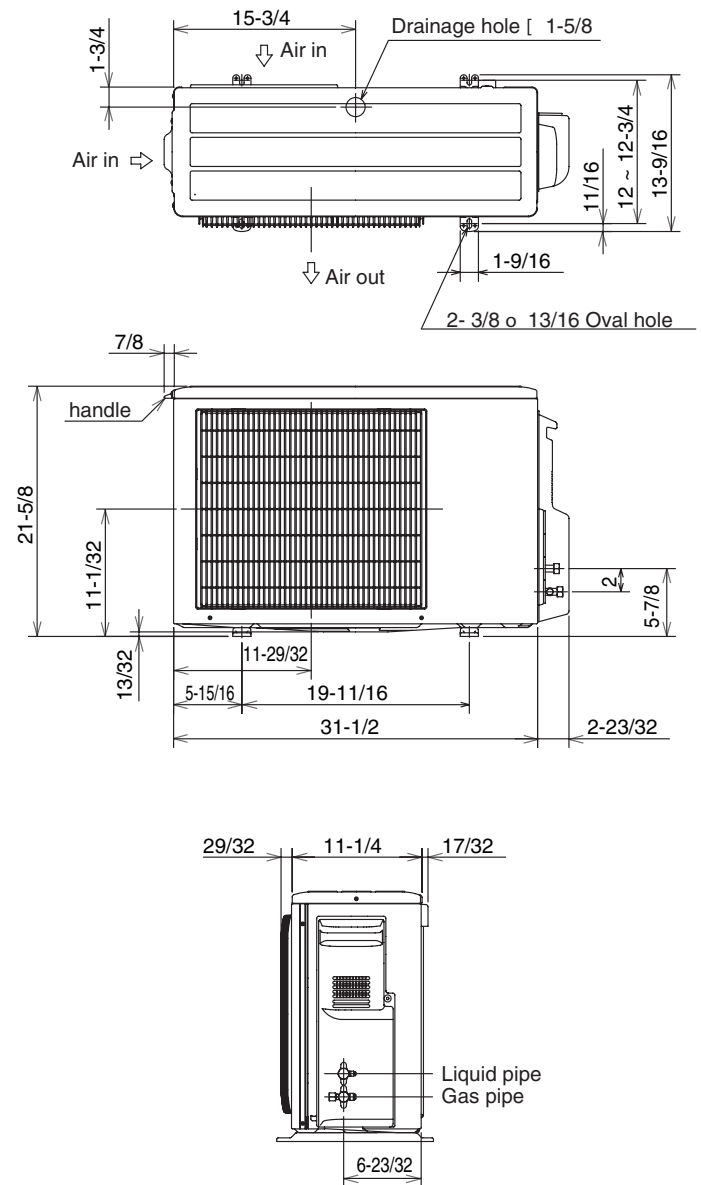

DIMENSIONS: MS-A12WA & MU-A12WA

MS-A12WA

MU-A12WA

HVAC Advanced Products Division
Mitsubishi Electric & Electronics USA, Inc.

3400 Lawrenceville Suwanee Rd
Suwanee, GA 30024
Tele: 678-376-2900 • Fax: 800-889-9904
Toll Free: 800-433-4822 (#3)
www.mehvac.com