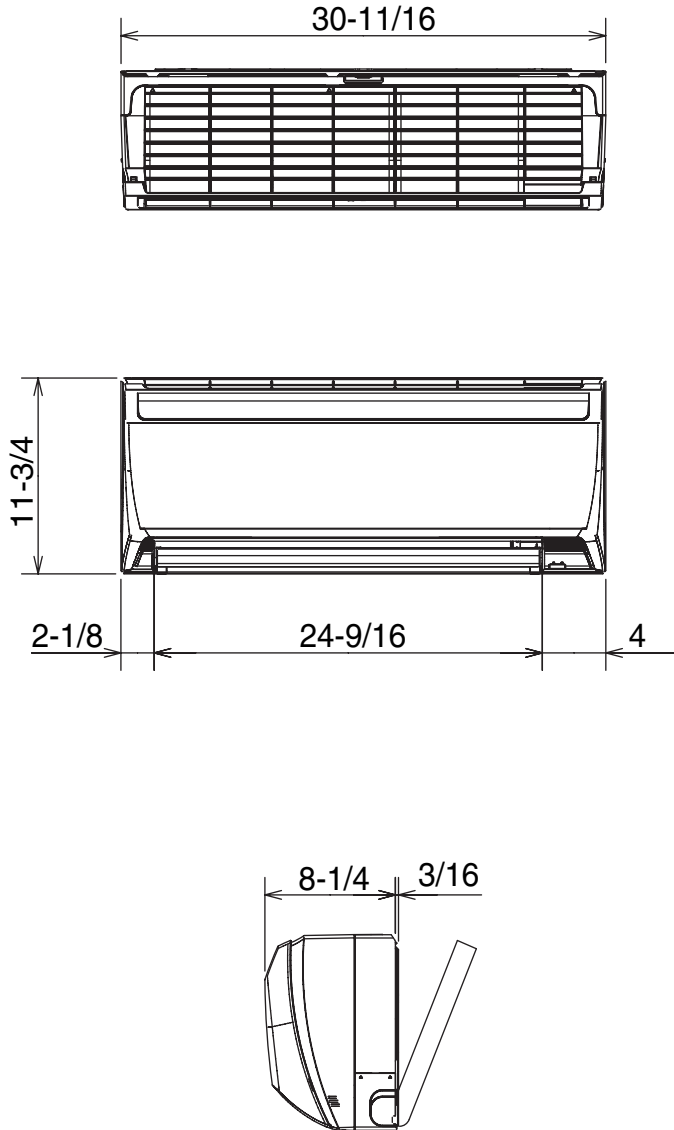

DIMENSIONS: MS-A12WA & MU-A12WA

MS-A12WA

MU-A12WA

HVAC Advanced Products Division
Mitsubishi Electric & Electronics USA, Inc.

3400 Lawrenceville Suwanee Rd
Suwanee, GA 30024
Tele: 678-376-2900 • Fax: 800-889-9904
Toll Free: 800-433-4822 (#3)
www.mehvac.com