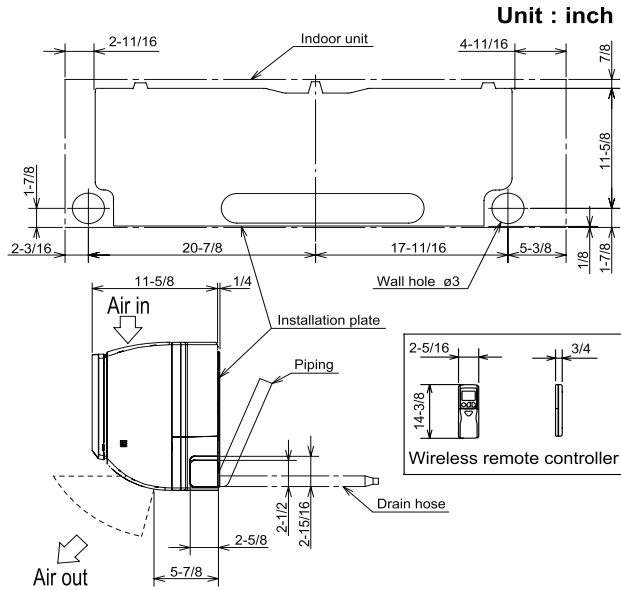

DIMENSIONS: MSY-D30NA & MUY-D30NA

MSY-D30NA

	Piping	Insulation
Liquid line	$\phi 3/8$ 19-11/16 (Flared connection $\phi 3/8$)	$\phi 1-1/4$ O.D. $\phi 9/16$ I.D.
Gas line	$\phi 5/8$ 16-7/8 (Joint connection $\phi 5/8$)	$\phi 1-15/16$ O.D. $\phi 1-1/4$ I.D.
Joint	$\phi 5/8$ (Flared connection $\phi 5/8$)	$\phi 1-15/16$ O.D. $\phi 1-1/4$ I.D.
Drain hose	Insulation $\phi 1-1/8$ Connected part $\phi 9/16$ O.D.	

MUY-D30NA

HVAC Advanced Products Division
3400 Lawrenceville Suwanee Rd
Suwanee, GA 30024
Tele: 678-376-2900 • Fax: 800-889-9904
Toll Free: 800-433-4822 (#3)
www.mehvac.com
Specifications are subject to change without notice.