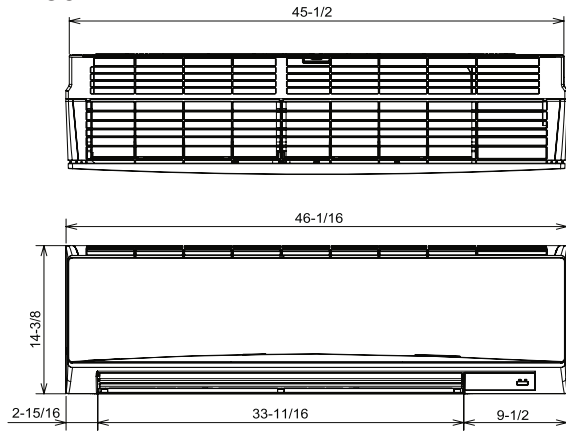

DIMENSIONS: MSY-D30NA & MUY-D30NA

MSY-D30NA

	Piping	Insulation
Liquid line	$\phi 3/8$ 19-11/16 (Flared connection $\phi 3/8$)	$\phi 1-1/4$ O.D. $\phi 9/16$ I.D.
Gas line	$\phi 5/8$ 16-7/8 (Joint connection $\phi 5/8$)	$\phi 1-15/16$ O.D. $\phi 1-1/4$ I.D.
Joint	$\phi 5/8$ (Flared connection $\phi 5/8$)	$\phi 1-15/16$ O.D. $\phi 1-1/4$ I.D.
Drain hose	Insulation $\phi 1-1/8$ Connected part $\phi 9/16$ O.D.	