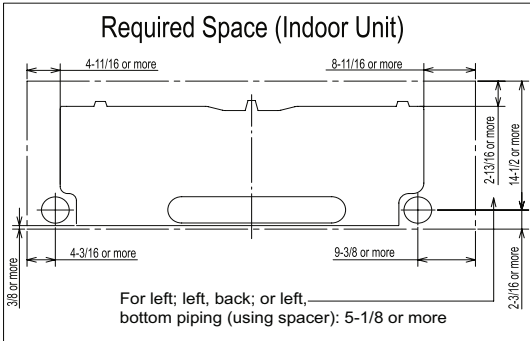

DIMENSIONS: MSY-D30NA & MUY-D30NA

MSY-D30NA

	Piping	Insulation
Liquid line	$\phi 3/8$ 19-11/16 (Flared connection $\phi 3/8$)	$\phi 1-1/4$ O.D. $\phi 9/16$ I.D.
Gas line	$\phi 5/8$ 16-7/8 (Joint connection $\phi 5/8$)	$\phi 1-15/16$ O.D. $\phi 1-1/4$ I.D.
Joint	$\phi 5/8$ (Flared connection $\phi 5/8$)	$\phi 1-15/16$ O.D. $\phi 1-1/4$ I.D.
Drain hose	Insulation $\phi 1-1/8$ Connected part $\phi 9/16$ O.D.	