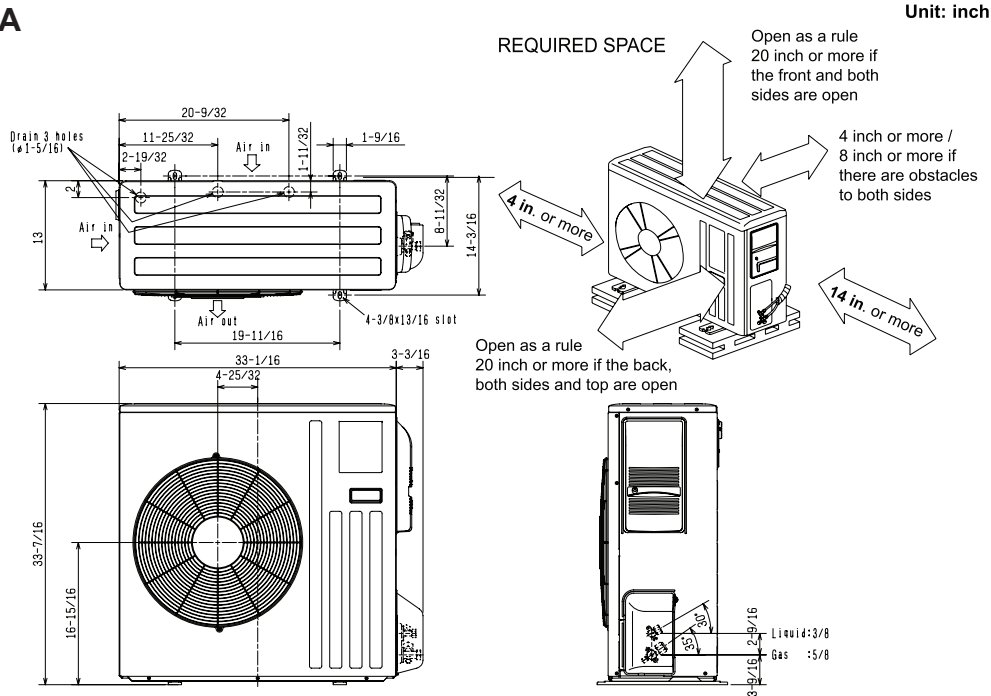

MUY-D30NA

HVAC Advanced Products Division
3400 Lawrenceville Suwanee Rd
Suwanee, GA 30024
Tele: 678-376-2900 • Fax: 800-889-9904
Toll Free: 800-433-4822 (#3)
www.mehvac.com
Specifications are subject to change without notice.